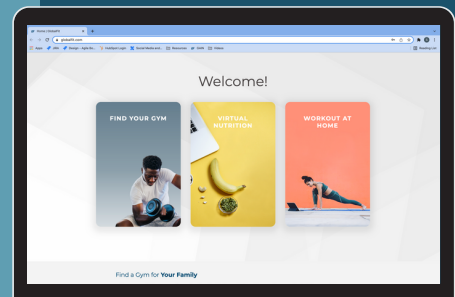

ACTIVATE WITH GLOBALFIT

GlobalFit's Gym Network 360 is a single shopping experience offering you access to fitness and wellness brands at exclusive discounts. Access world class fitness facilities, virtual and live-streaming classes and personalized nutrition programs all designed to help you improve the health of your mind, body and spirit.

FOR MORE INFORMATION CLICK HERE:
WWW.GLOBALFIT.COM/HEALTHPARTNERS 

TO ACTIVATE, FOLLOW THESE THREE EASY STEPS:
Access exclusive GlobalFit member pricing on premier fitness and wellness programs.

1

Visit your custom landing page to access your GlobalFit offerings.